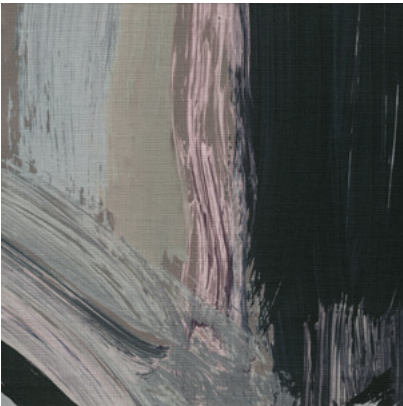

Calico

ENSEMBLE

Tear Sheet

Ensemble rediscovers
the joy and creativity
of your inner child

BLISS

DELIGHT

DIVINE

EUPHORIA

INNOCENCE

RESONANCE

SPARK

WHIMSY

Ensemble Divine

Suitable for residential projects

COLOR
Divine

STOCK
Made to order

ORIGIN
USA

DISCLAIMER
Refer to our website to see the full mural artwork. Reference the physical sample for color and texture. Panel maps represent mural artwork only.

PANEL WIDTH
33" / 838 mm trimmed

SPECS
Woven rayon fabric face with non-woven paper backing
Thick yarn woven surface texture