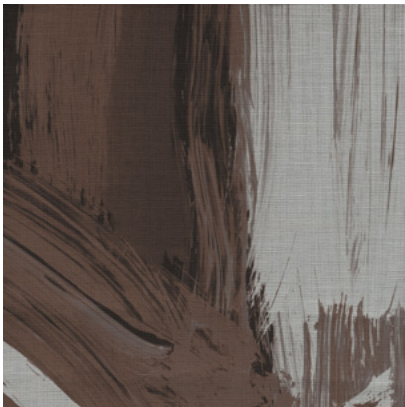

INNOCENCE

RESONANCE

SPARK

WHIMSY

Ensemble Divine

Suitable for residential projects

COLOR
Divine

STOCK
Made to order

ORIGIN
USA

DISCLAIMER
Refer to our website to see the full mural artwork. Reference the physical sample for color and texture. Panel maps represent mural artwork only.

PANEL WIDTH
33" / 838 mm trimmed

SPECS
Woven rayon fabric face with non-woven paper backing
Thick yarn woven surface texture